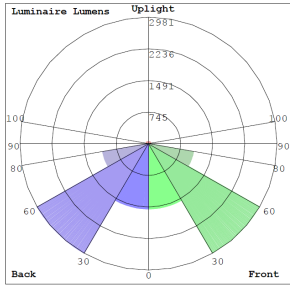

Photometrics: T8-EZ6-AHL-4FT-18-C

BUG Rating: B3-U3-G1